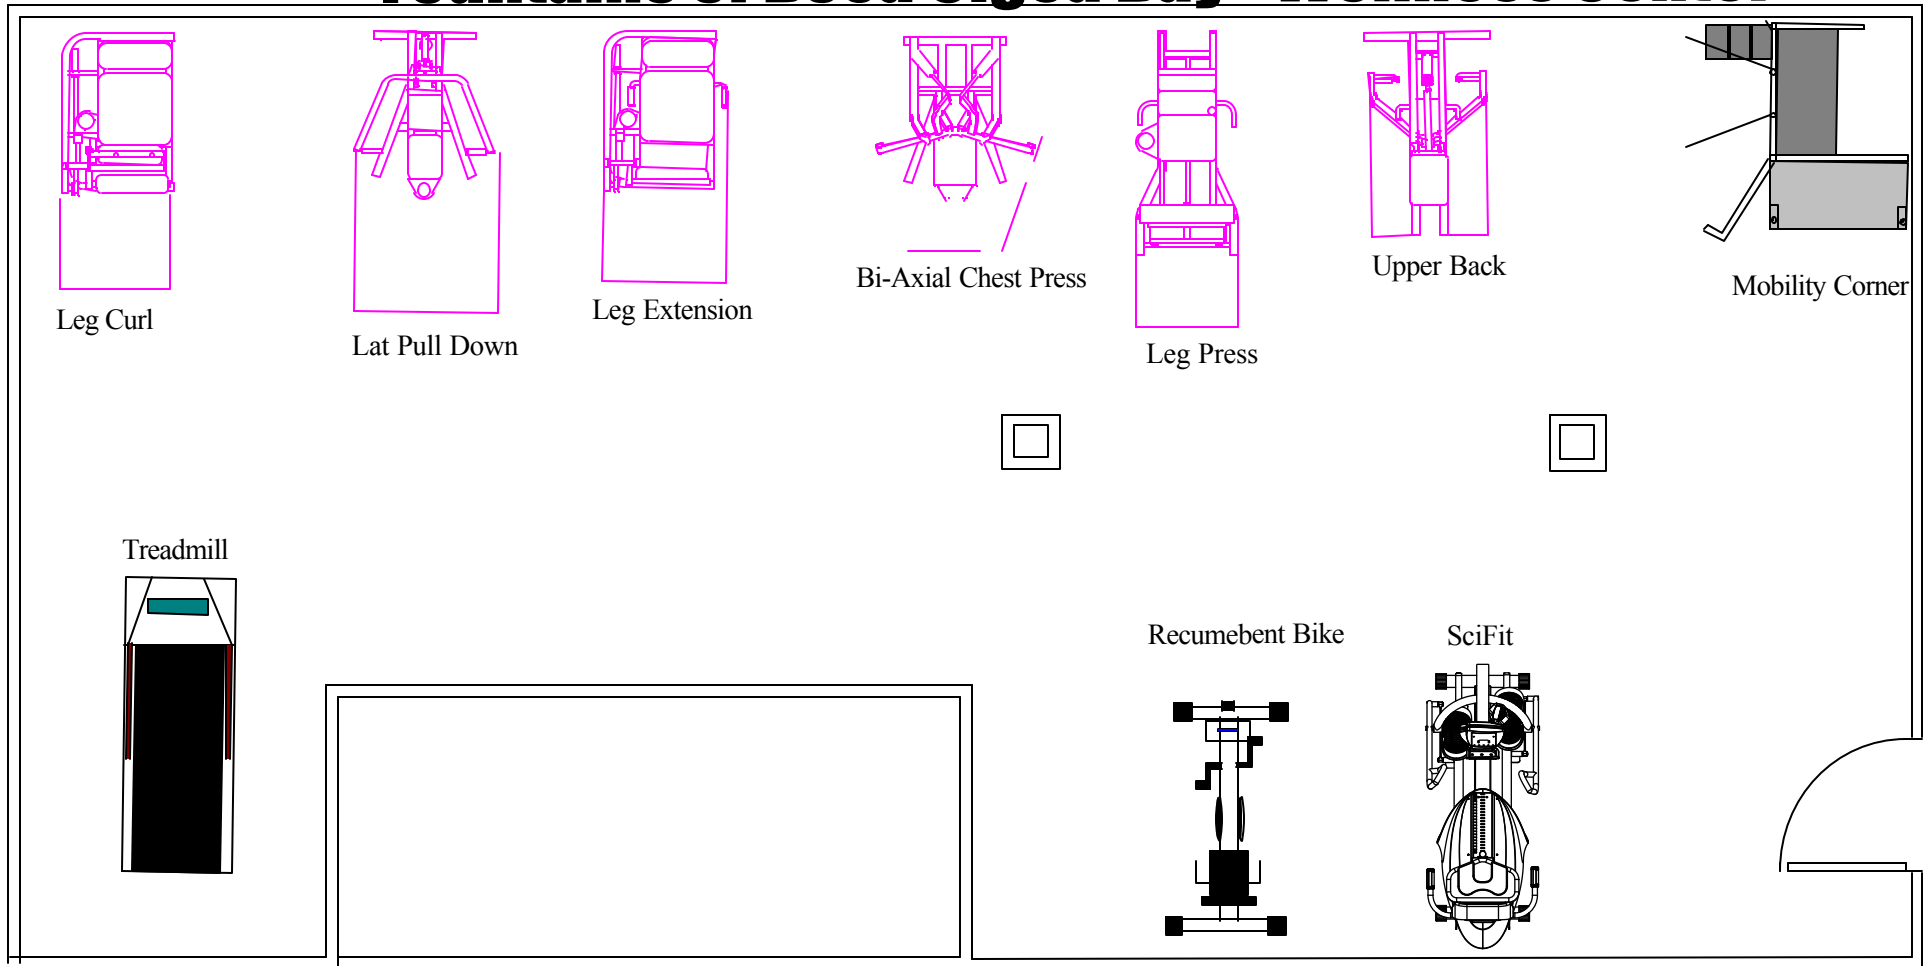

Fountains of Boca Ciega Bay - Wellness Center

21'

42'